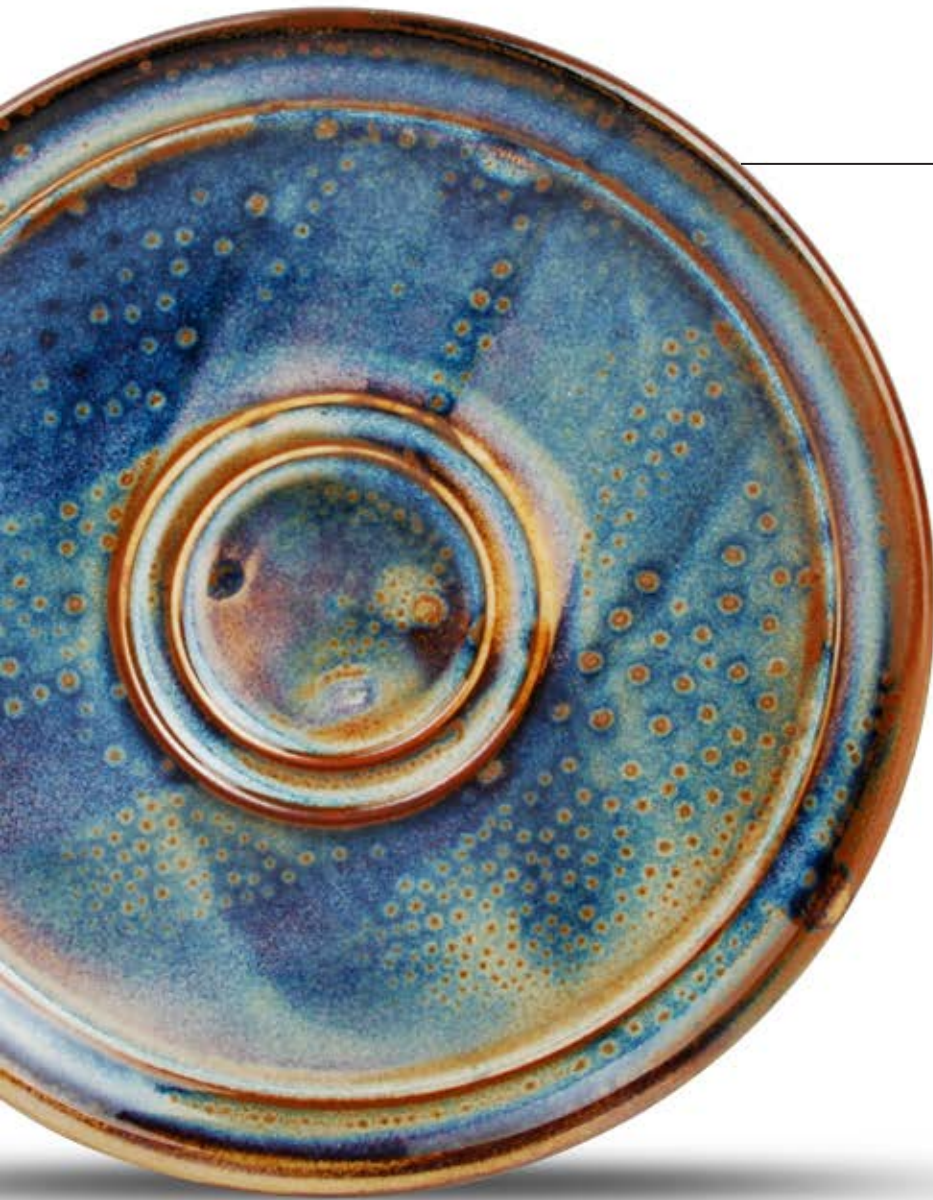

Universal saucer

The universal design ensures that the saucer fits perfectly with the following items: bowl/mocha cup 6,5cl, mocha cup 9cl, cup 19cl, cup 28cl and mug 28cl.

The universal saucer is currently available for ranges: Curvo, Dune Blue, Dune Pink, Escura, Nova, Grey Ceres, Black Ceres, Usko and Volta. Mix and match as you wish.