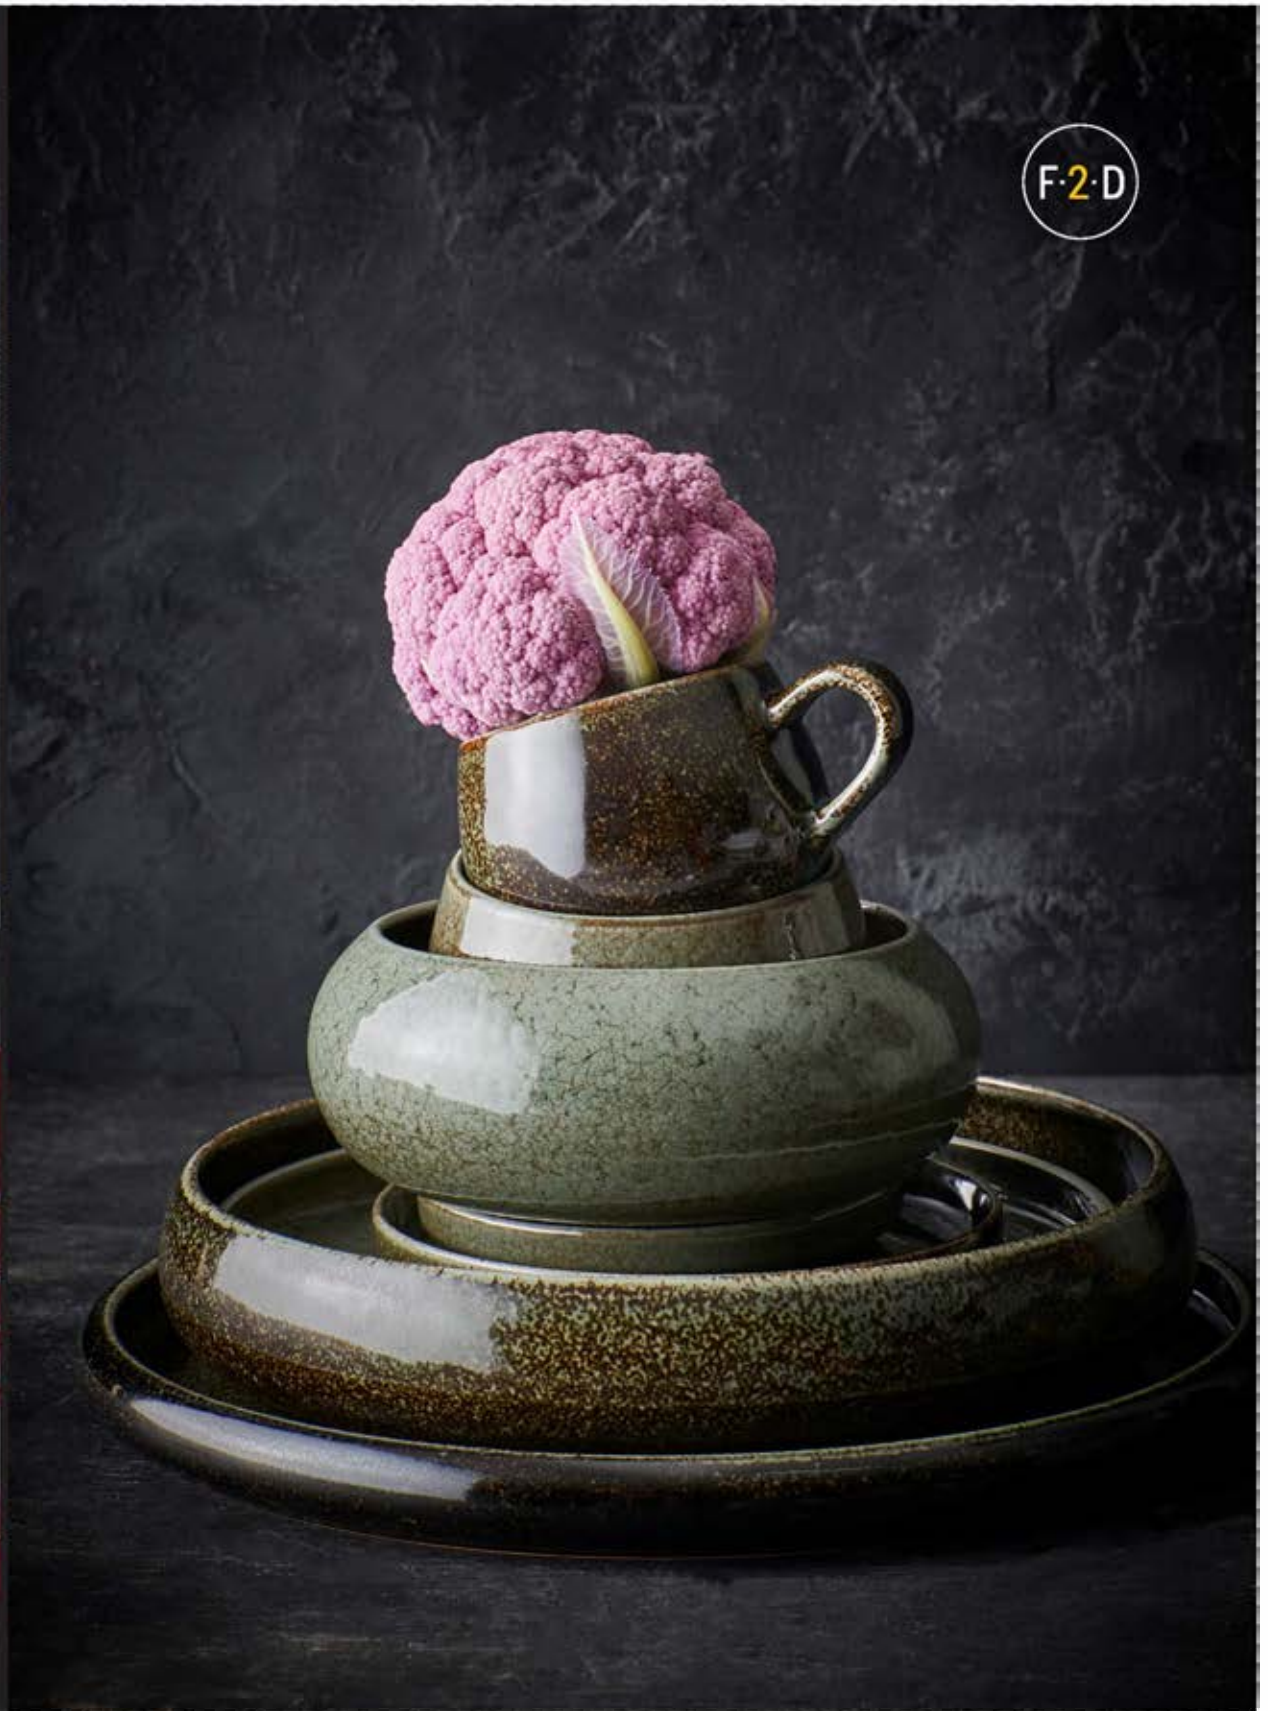

beauty standards. Instead of fine lines and elegant slim forms, Curvo features strong round and bulky shapes in combination with dark earthy colors. The sturdy porcelain tableware items will add a chunky flair to your table.