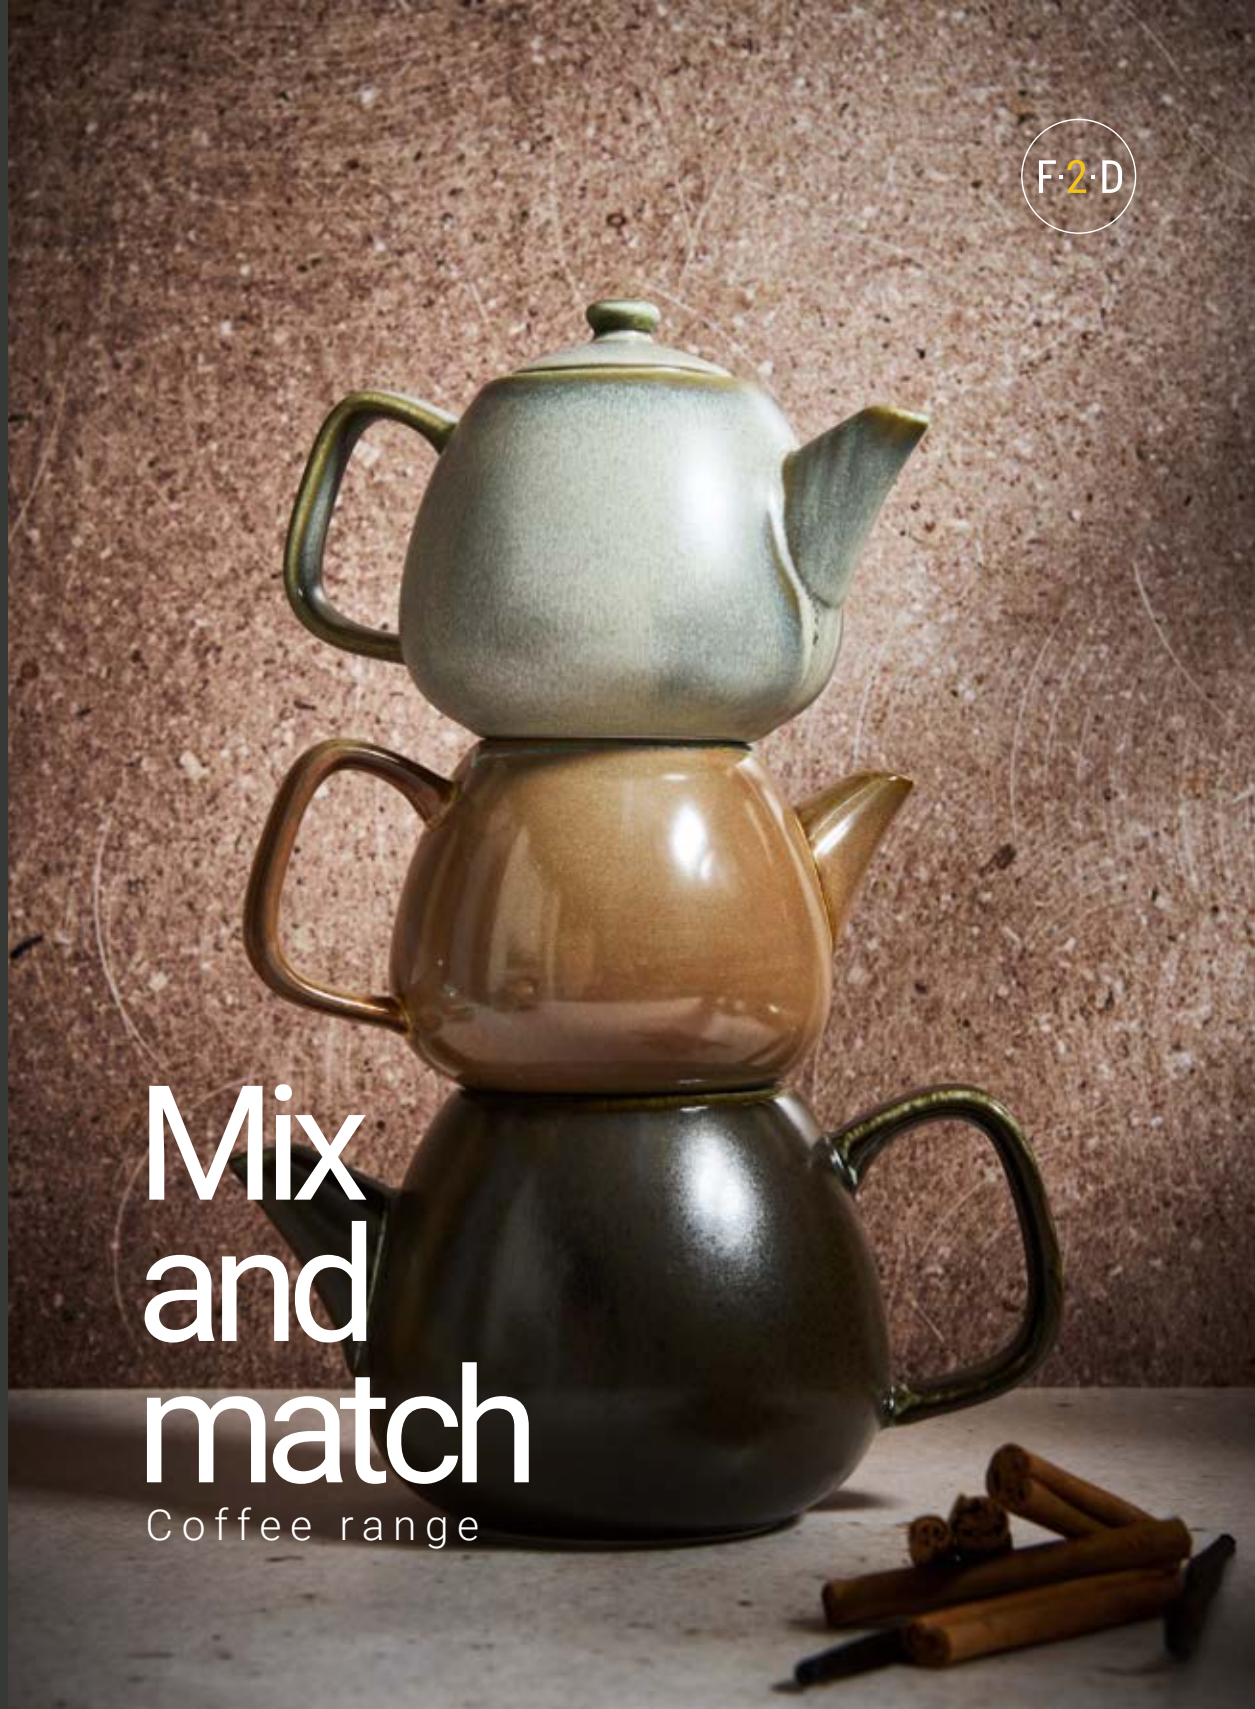

F·2·D

Mix and match

Coffee range